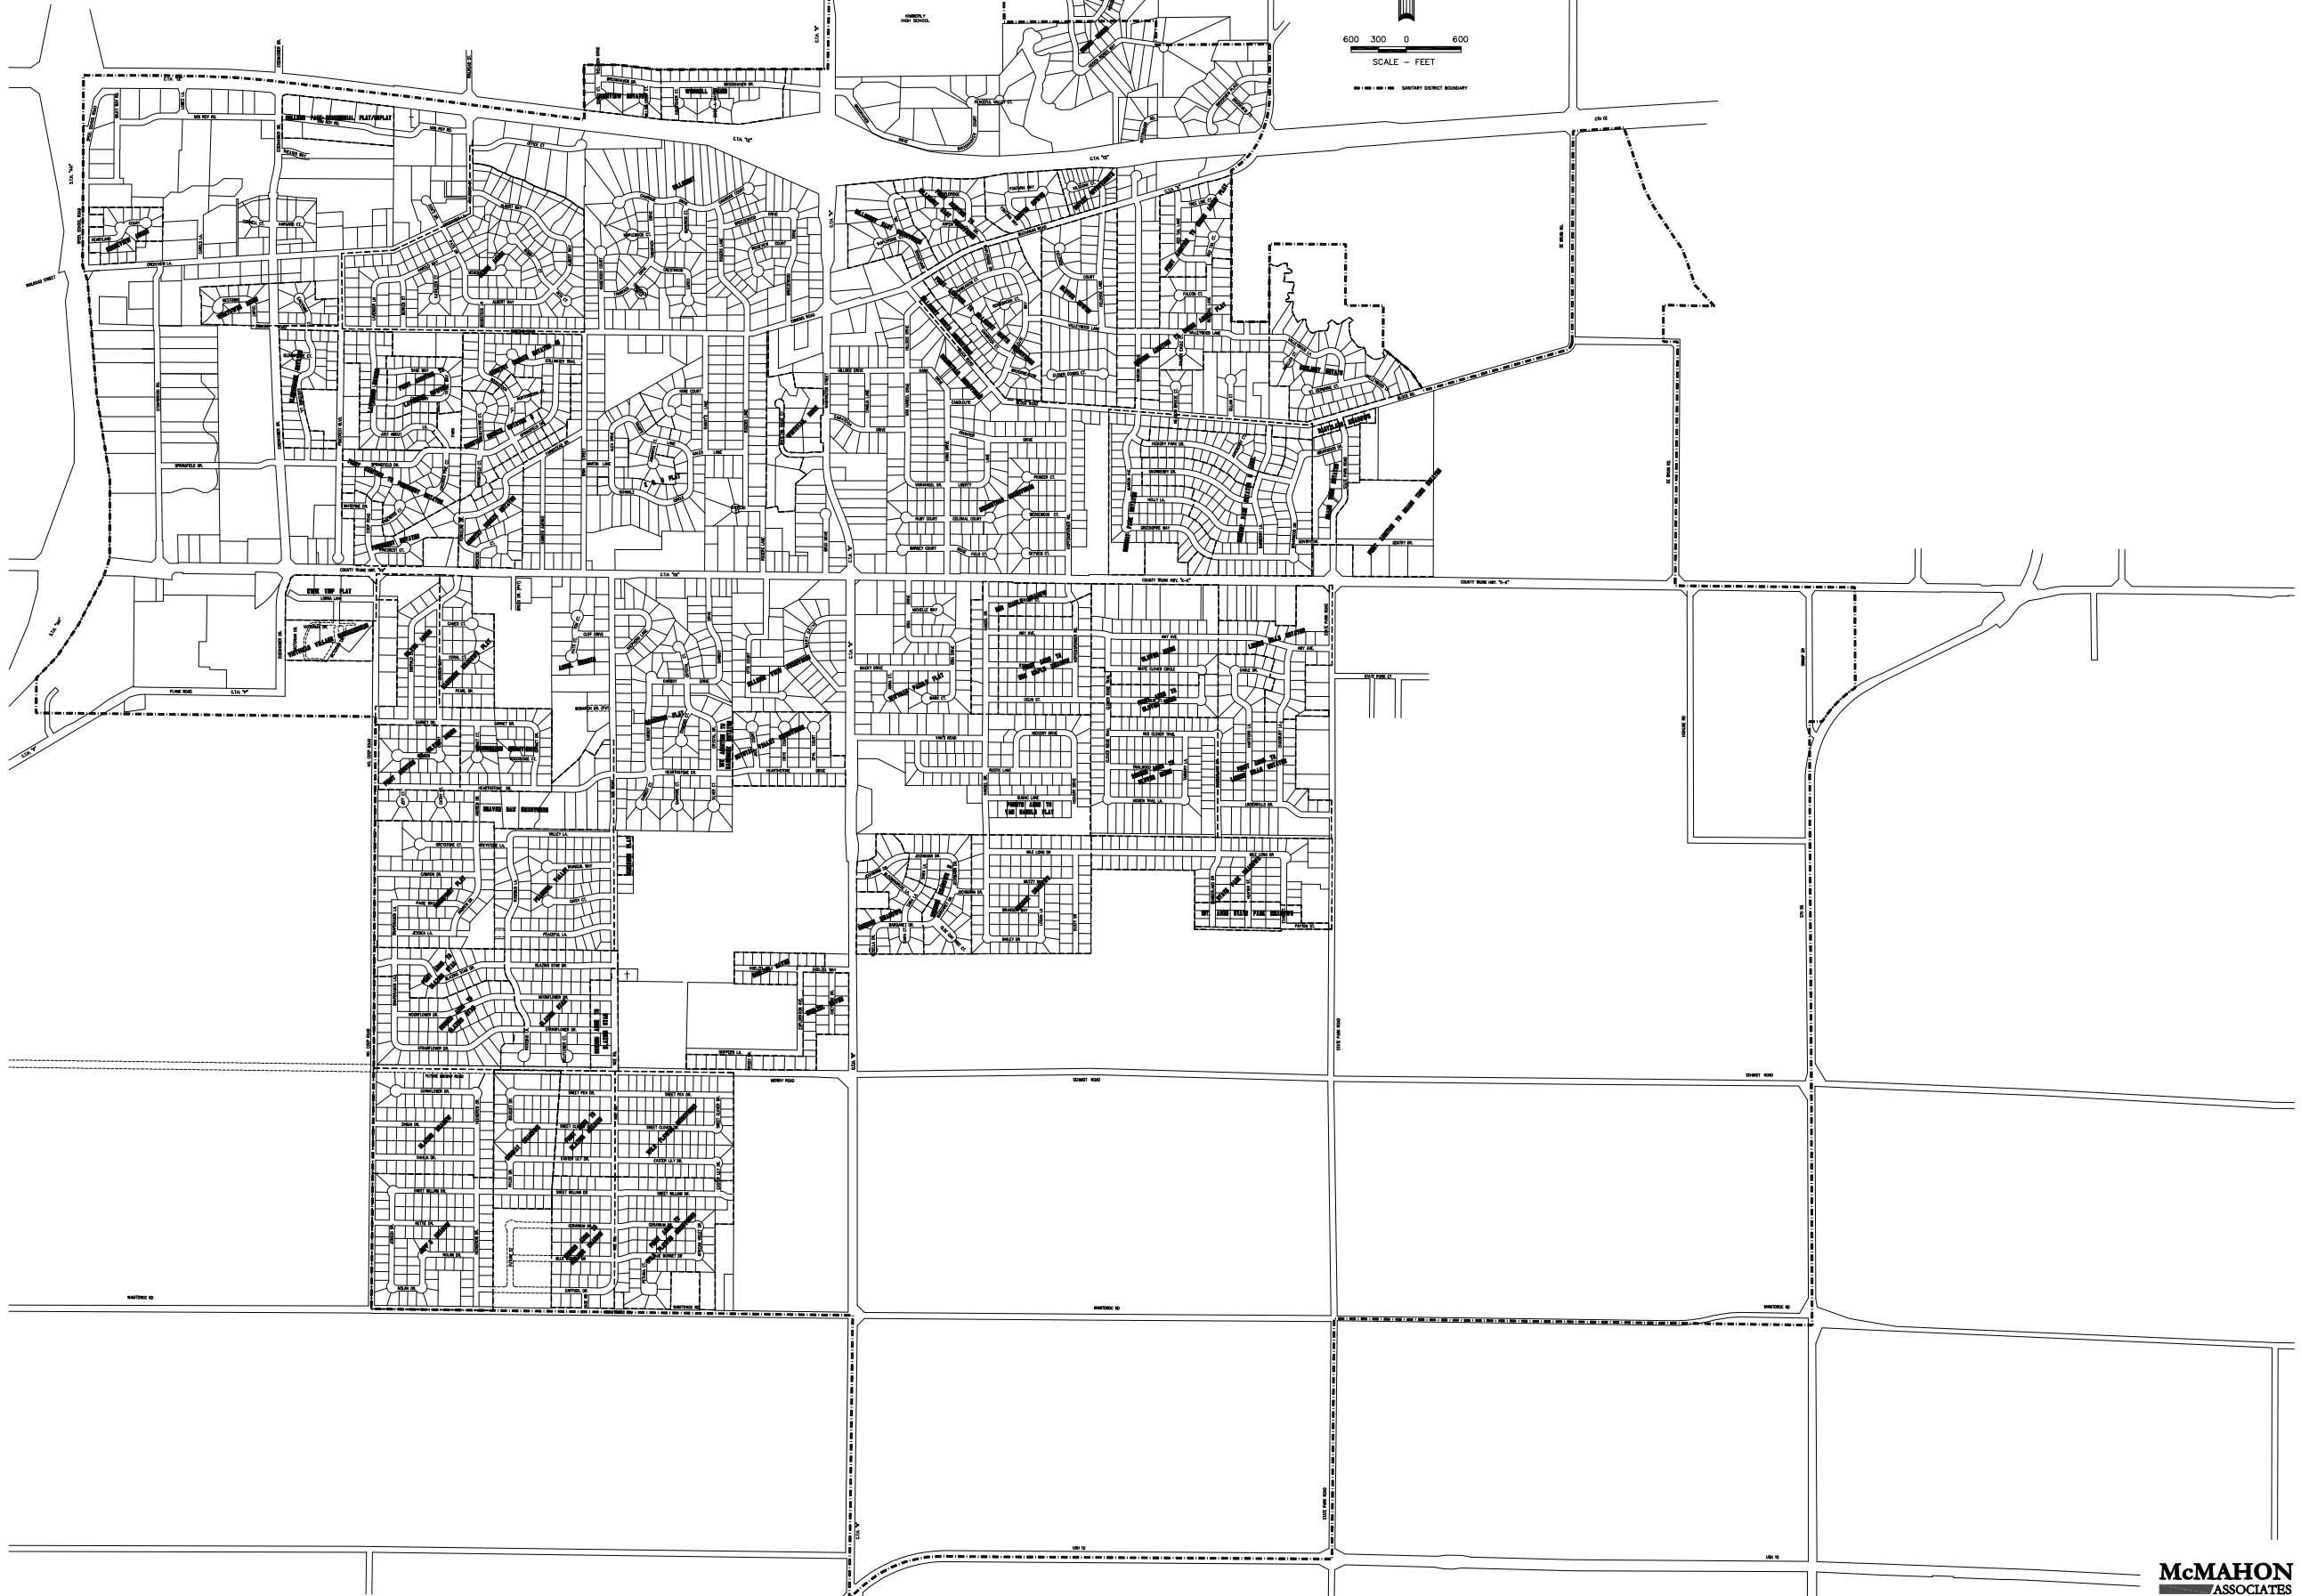

DARBOY SANITARY DISTRICT #1

N:\Aerials_Maps by McMDarboy\11x17 SSA.dwg, Model, 4/29/2008 9:04:52 AM, cclemens, 1:1865.14